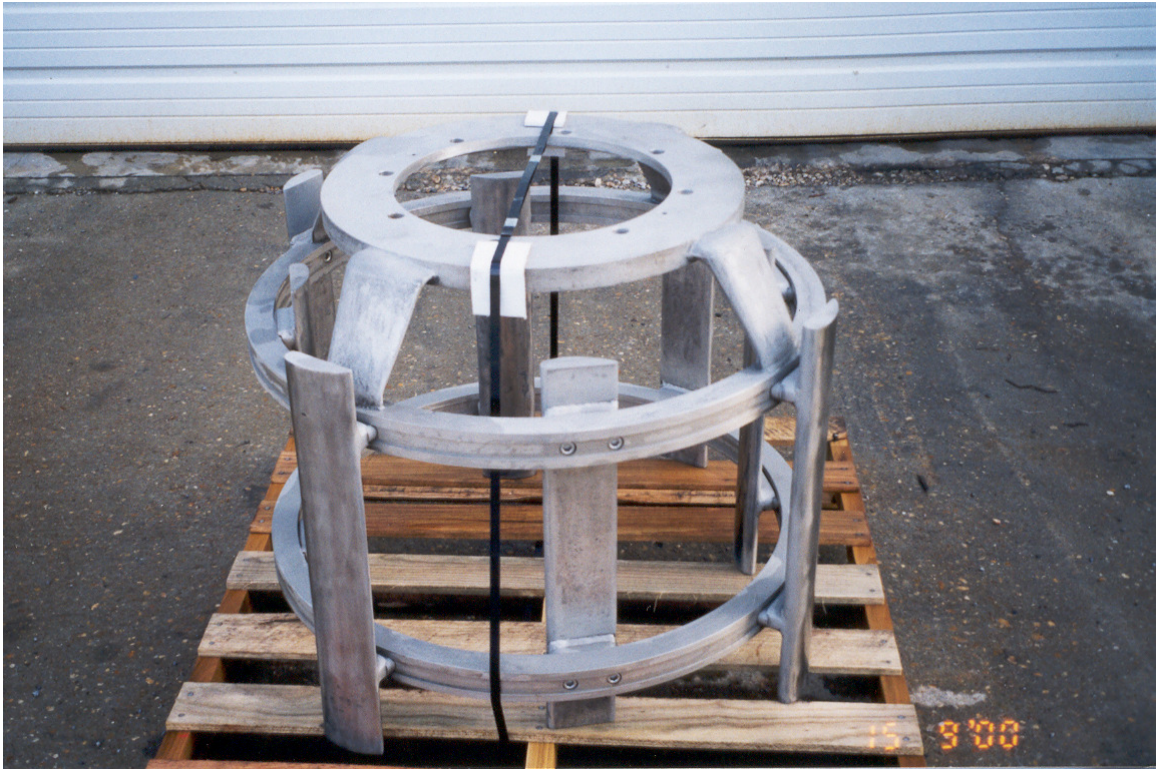

Model 14/40 Rotating assembly for  
Bird ( Voith) Centriscreen

Model 14/40 B Rotating assembly for  
Bird ( Voith) Centriscreen